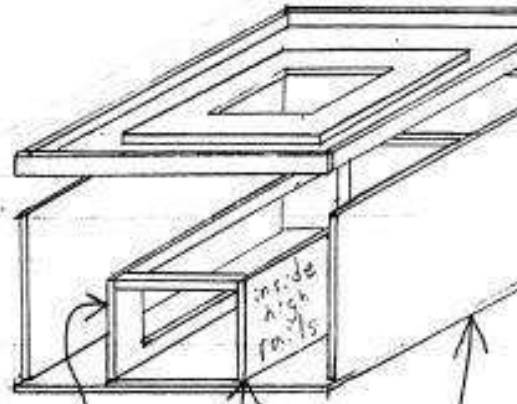

KA relay for one 61 note divisions (\$500)

Tremolos

Asking \$150 each

- Medium OSI 3-6 stops 4"-6" WP 26lbs.
- Moller's latest model, one size fits all.

Bellows

New floating top reservoirs for sale complete with built-in curtain valve, spring rails and springs are included.